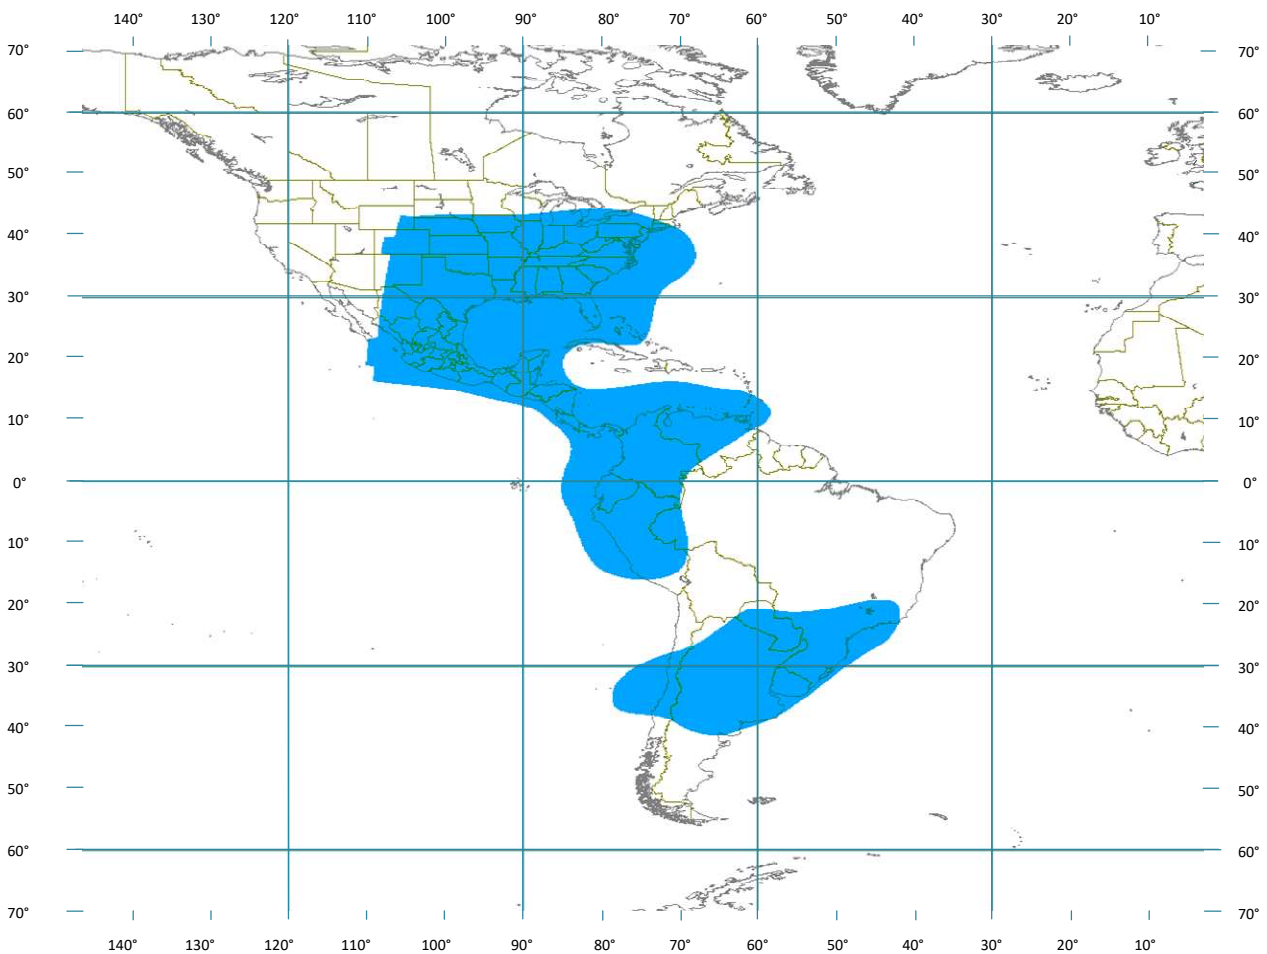

Made for minds.

Hispasat 30W 5

TV Program – DW Español HD

Direct-to-Home

Position	30° West
Transponder	137
Frequency	12052 MHz
Polarization	horizontal
FEC	2/3
Symbolrate	27500 KSymbols/s
Modulation	8-PSK
Video Standard	DVB-S2
Video Compression	h.264 (1920*1080 / 59.94i)
Audio Compression	MPEG-1/Layer 2 + AC3 (2.0)
Encryption	-
Additional Data Services	EIT / EPG
TV Channel	DW Español HD

Reception may be possible even beyond these contours

0.80 m

Diameter of satellite receiving antenna
in meter (approximate values)

Important technical remark: The diameters of the antennas are calculated for perfect weather conditions (clear sky), assuming perfectly aligned high quality antennas. Commonly used wire mesh antennas have a lower efficiency than solid dishes. To secure the reception, it is advisable to generally choose a diameter about 20% larger.
All information may be subject to change. | As of March 2026 | dw.com/programguide