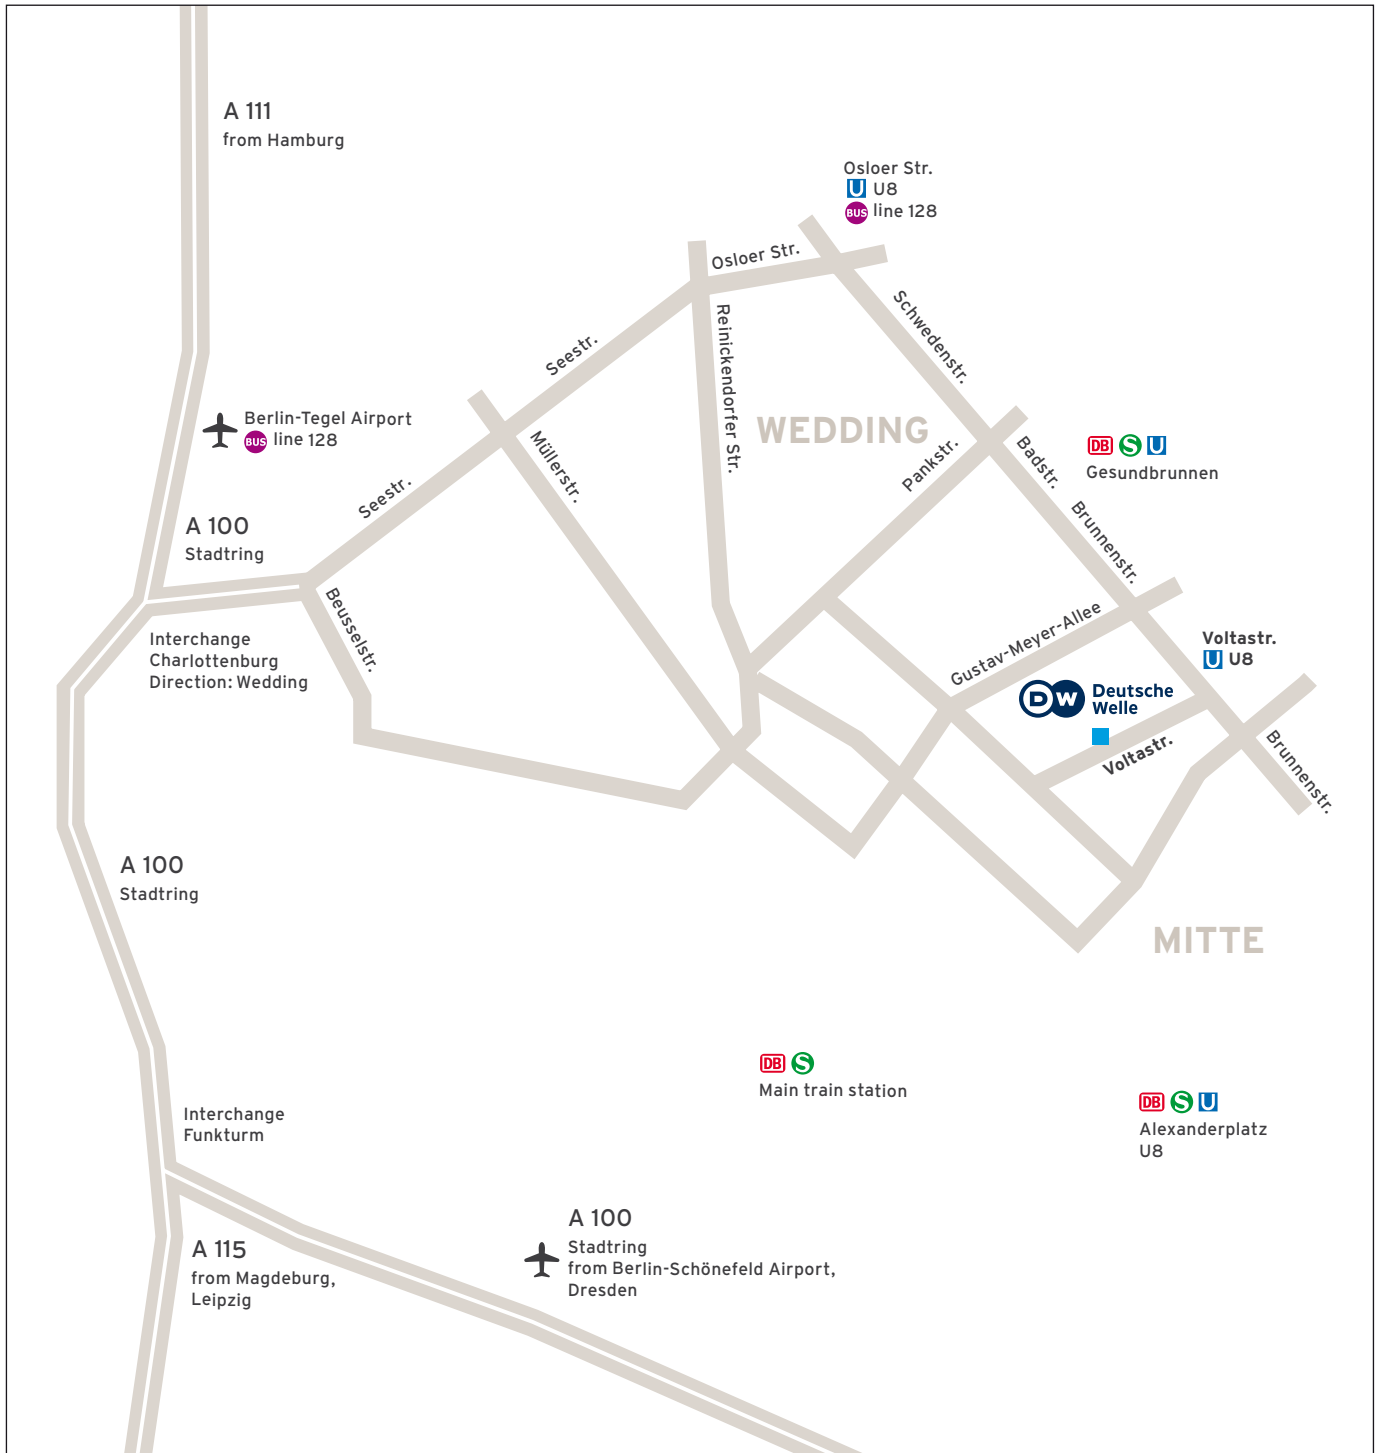

Welcome to Deutsche Welle in Berlin!

Deutsche Welle
 Voltastr. 6
 13355 Berlin (Wedding)
 T +49.30.4646-0
 F +49.30.4631-998
 info@dw.de
 www.dw.de

Public transportation:

From Berlin-Schönefeld Airport: S-Bahn (city train) or train to Alexanderplatz, switch to subway line U8, get off at Voltastraße; five-minute walk
From Berlin-Tegel Airport: bus 128 to Osloer Straße, switch to subway line U8 travelling towards Hermannstraße, get off at Voltastraße
From the main station: S-Bahn to Alexander-

platz, switch to subway line U8 travelling towards Wittenau, get off at Voltastraße
From Gesundbrunnen train station: subway line U8 travelling towards Hermannstraße, get off at Voltastraße

By car:

Destination for navigation systems:
 Berlin – Voltastrasse 6 – 13355 Berlin