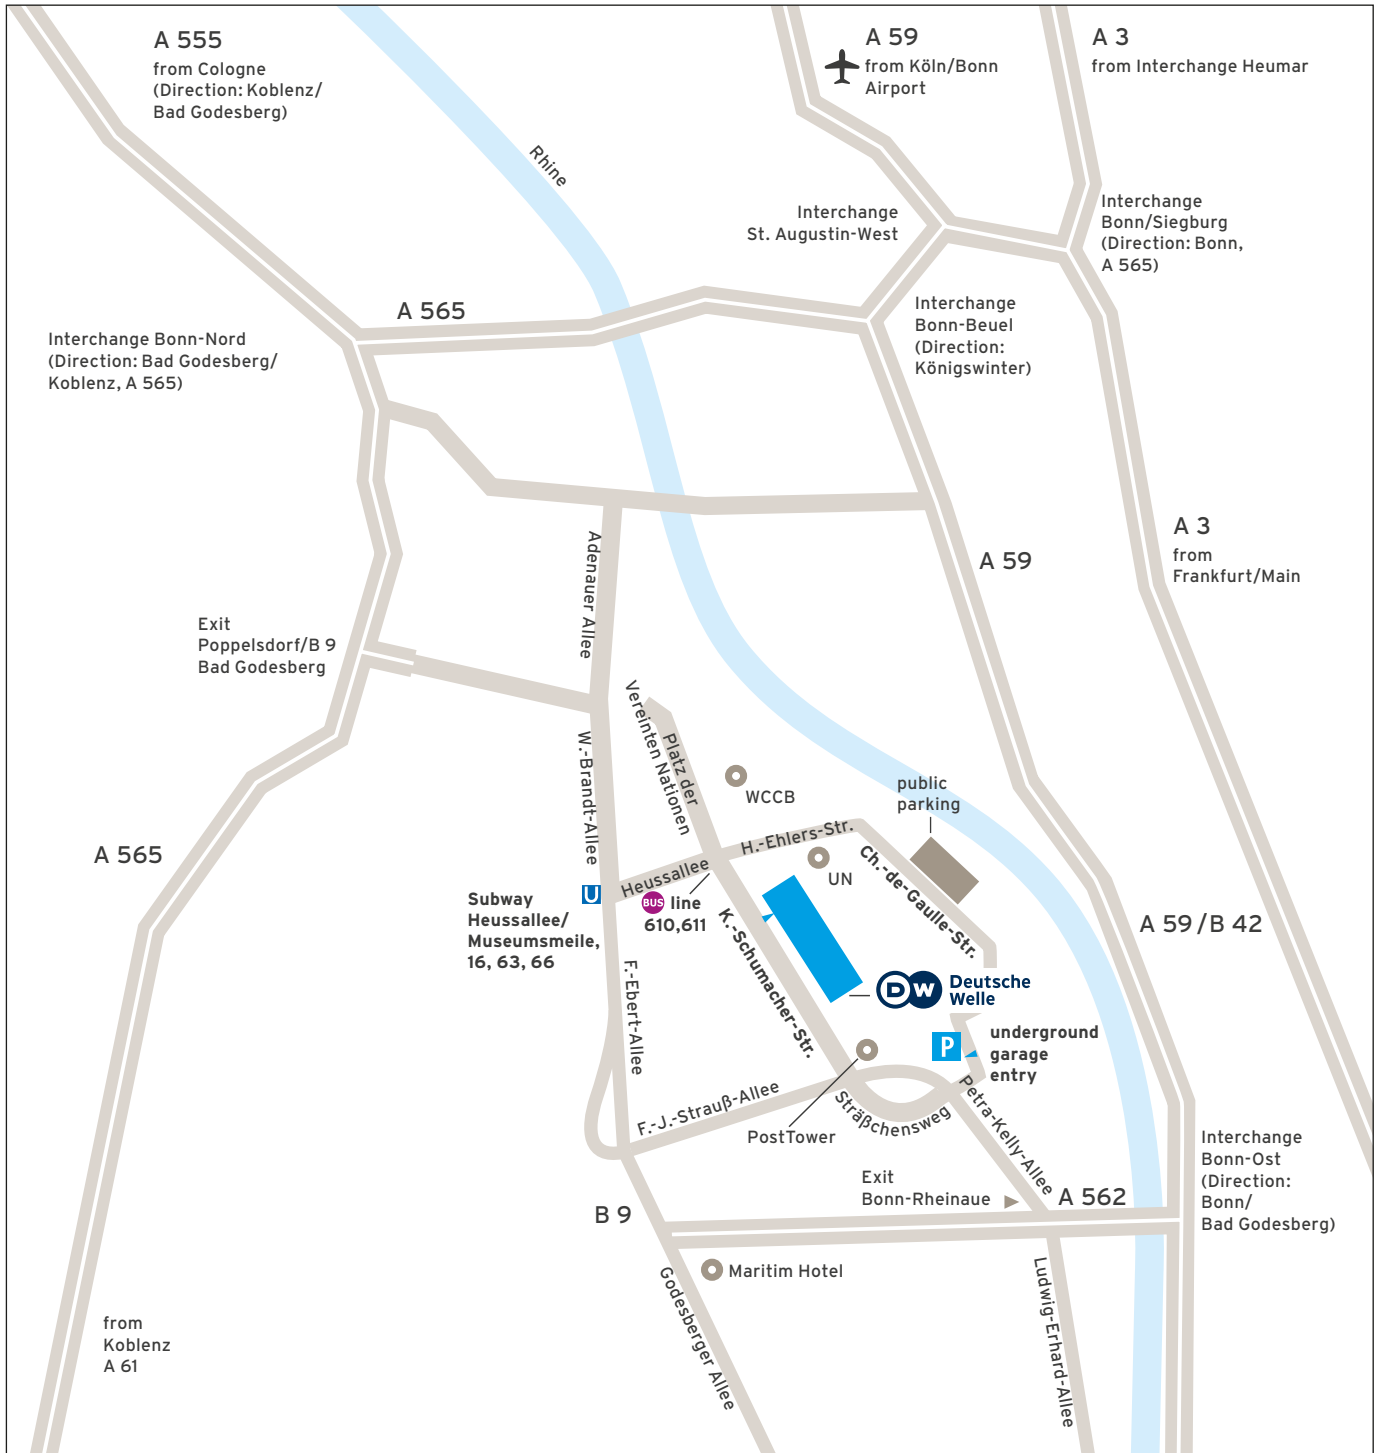

Welcome to Deutsche Welle in Bonn!

Deutsche Welle
 Kurt-Schumacher-Str. 3
 53113 Bonn
 T +49.228.429-0
 F +49.228.429-3000
 info@dw.com
 dw.com

Public transportation:
From Köln/Bonn airport:
 bus SB60 to Bonn main station (30 minutes)
From Bonn main station:
 bus: 610, 611 to Deutsche Welle (10 minutes)
 subway: line 16, 63, 66
 to Heussallee/Museumsmeile

By car:
 Please use the underground parking garage,
 entry Charles-de-Gaulle-Str. (entry until 6 p. m.).