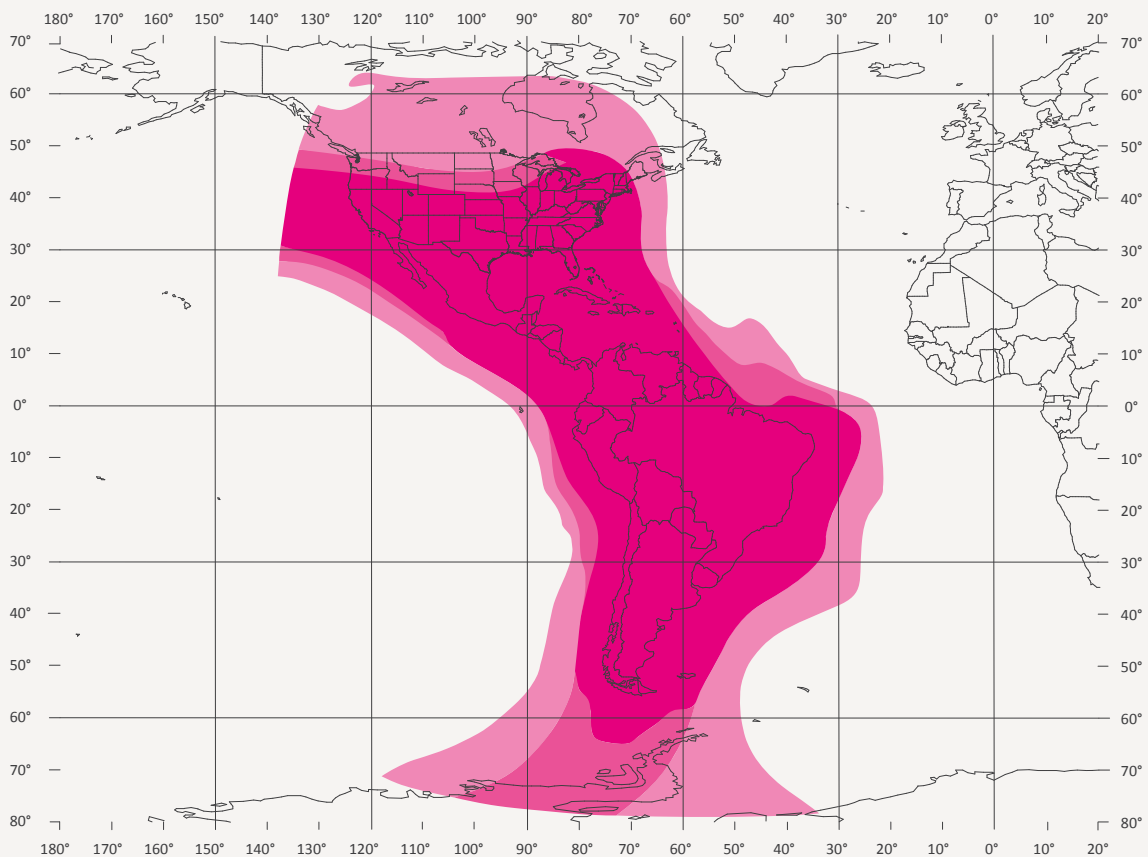

Intelsat-21 (IS-21)

TV Program – DW (Amerika), DW (Latinoamérica)

Rebroadcasting and Direct-to-Home

Position	58° West
Transponder	8C
Frequency	3,840 GHz
Polarization	horizontal
FEC	7/8
Symbolrate	27,690 Msymbols/s
Modulation	QPSK / DVB-S
Video Standard	NTSC
Video Compression	MPEG-2 (SA PowerVu)
Audio Compression	MPEG-1/Layer 2 + AC3 (2.0)
Encryption	-
Additional Data Services	EIT / EPG
TV Channel	DW (Amerika) – Channel 15, DW (Latinoamérica) – Channel 5

Reception may be possible even beyond these contours

2.0 m

2.4 m

3.0 m

Diameter of satellite receiving antenna
in meter (approximate values)

Important technical remark:

The diameters of the antennas are calculated for perfect weather conditions (clear sky), assuming perfectly aligned high quality antennas. Commonly used wire mesh antennas have a lower efficiency than solid dishes. To secure the reception, it is advisable to generally choose a diameter about 20% larger.