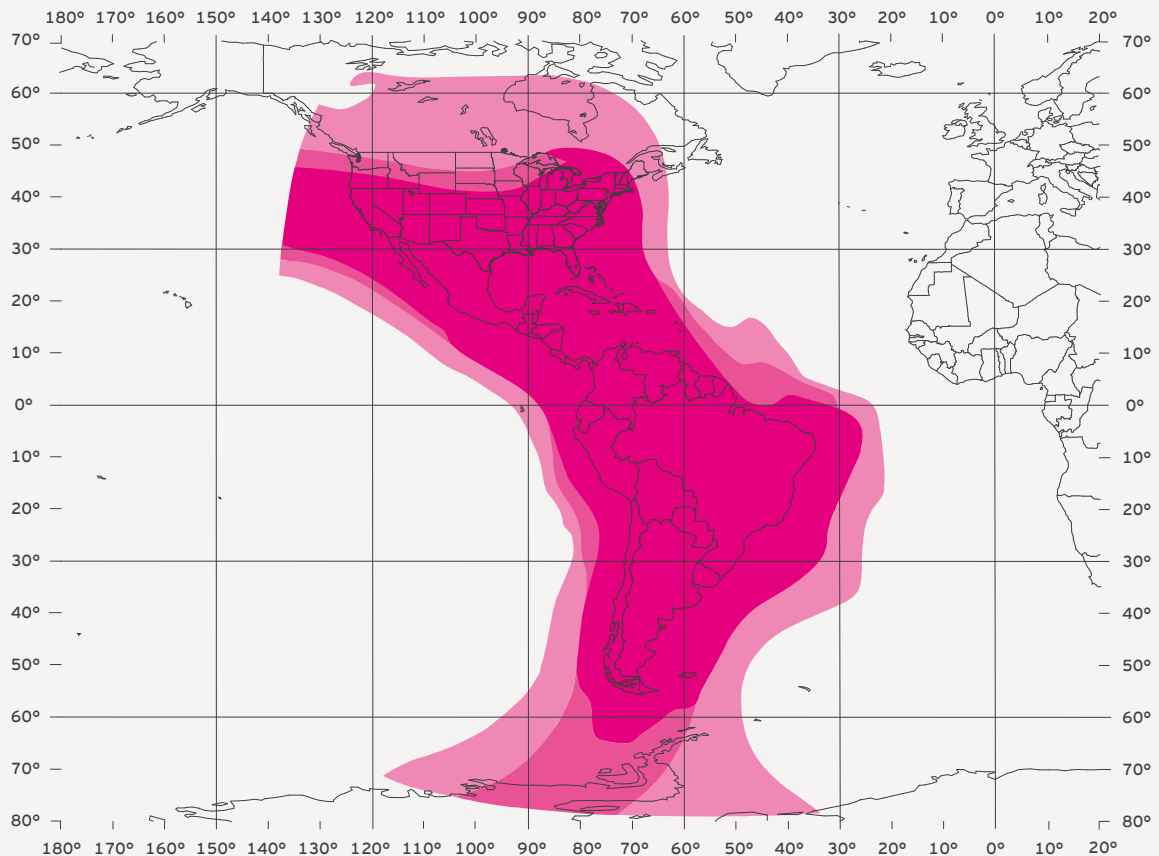

Intelsat-21 (IS-21)

TV Program – DW (Amerika), DW (Latinoamérica) | Radio Program

Rebroadcasting and Direct-to-Home

Position	58° West
Transponder	8C
Frequency	3,840 GHz
Polarization	horizontal
FEC	7/8
Symbolrate	27,690 Msymbols/s
Modulation	QPSK / DVB-S
Video Standard	NTSC
Video Compression	MPEG-2 (SA PowerVu)
Audio Compression	MPEG-1/Layer 2 + AC3 (2.0)
Encryption	-
Additional Data Services	EIT / EPG
TV Channel	DW (Amerika) – Channel 15, DW (Latinoamérica) – Channel 5
Radio Channel	DW-Feed3 – (Channel 12)

Reception may be possible even beyond these contours

2.0 m	2.4 m	3.0 m	Diameter of satellite receiving antenna in meter (approximate values)
-------	-------	-------	--

Important technical remark:

The diameters of the antennas are calculated for perfect weather conditions (clear sky), assuming perfectly aligned high quality antennas. Commonly used wire mesh antennas have a lower efficiency than solid dishes. To secure the reception, it is advisable to generally choose a diameter about 20% larger.