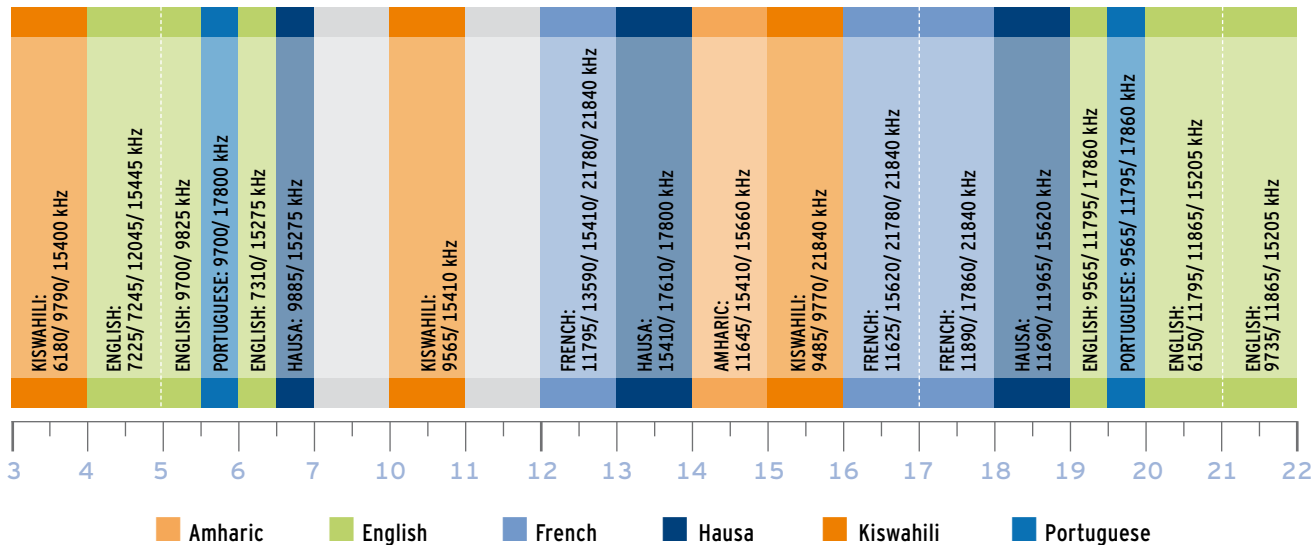

# Deutsche Welle in Africa

News and background information  
in 6 languages, 15 hours a day.

DW-RADIO broadcasts your language in prime time.

All times in UTC (Universal Time Coordinated)

All programmes are also available via digital satellite (Asia Sat 3S, Atlantic Bird 3, Hotbird 8)