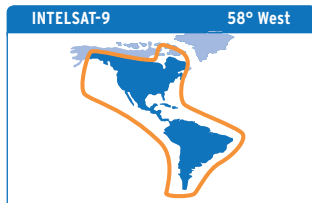

transmission	digital (DVB)
frequency	3.840 GHz
polarization	horizontal
symbol rate	27.69 Ms/s
FEC	7/8