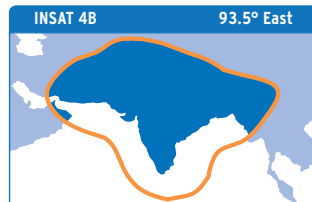

transmission	digital (DVB)
frequency	11.150 GHz
polarization	vertical
symbol rate	27.500 Ms/s
FEC	3/4