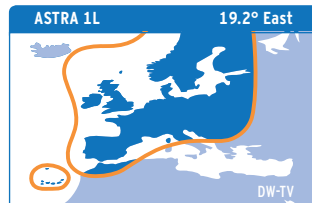

transmission	digital (DVB)
frequency	11.597 GHz
polarization	vertical
symbol rate	22.0 Ms/s
FEC	5/6

Remark: DW-RADIO (German/English) reception via Satellite ASTRA 1H (19,2 East).
Frequency 12.266 GHz, polarization horizontal, Symbolrate 27,500 Ms/s, FEC 3/4