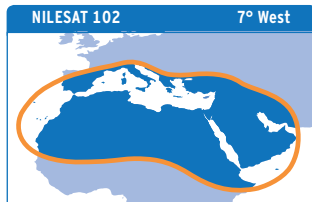

transmission	digital (DVB)
frequency	11.900 GHz
polarization	vertical
symbol rate	27.5 Ms/s
FEC	3/4