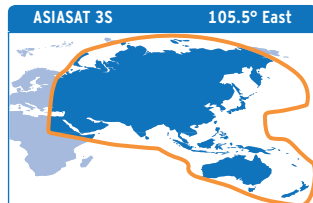

transmission	digital (DVB)
frequency	3.760 GHz
polarization	horizontal
symbol rate	26.000 Ms/s
FEC	7/8